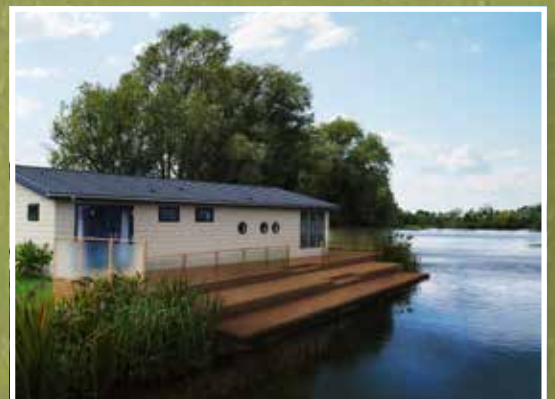

Langtoft Lakes

LUXURY LAKESIDE LIVING

- Lodges are built to the highest specification
- Every lodge is on the lake edge
- Exclusive development on a 57 acre site
- Breathtaking views all year round