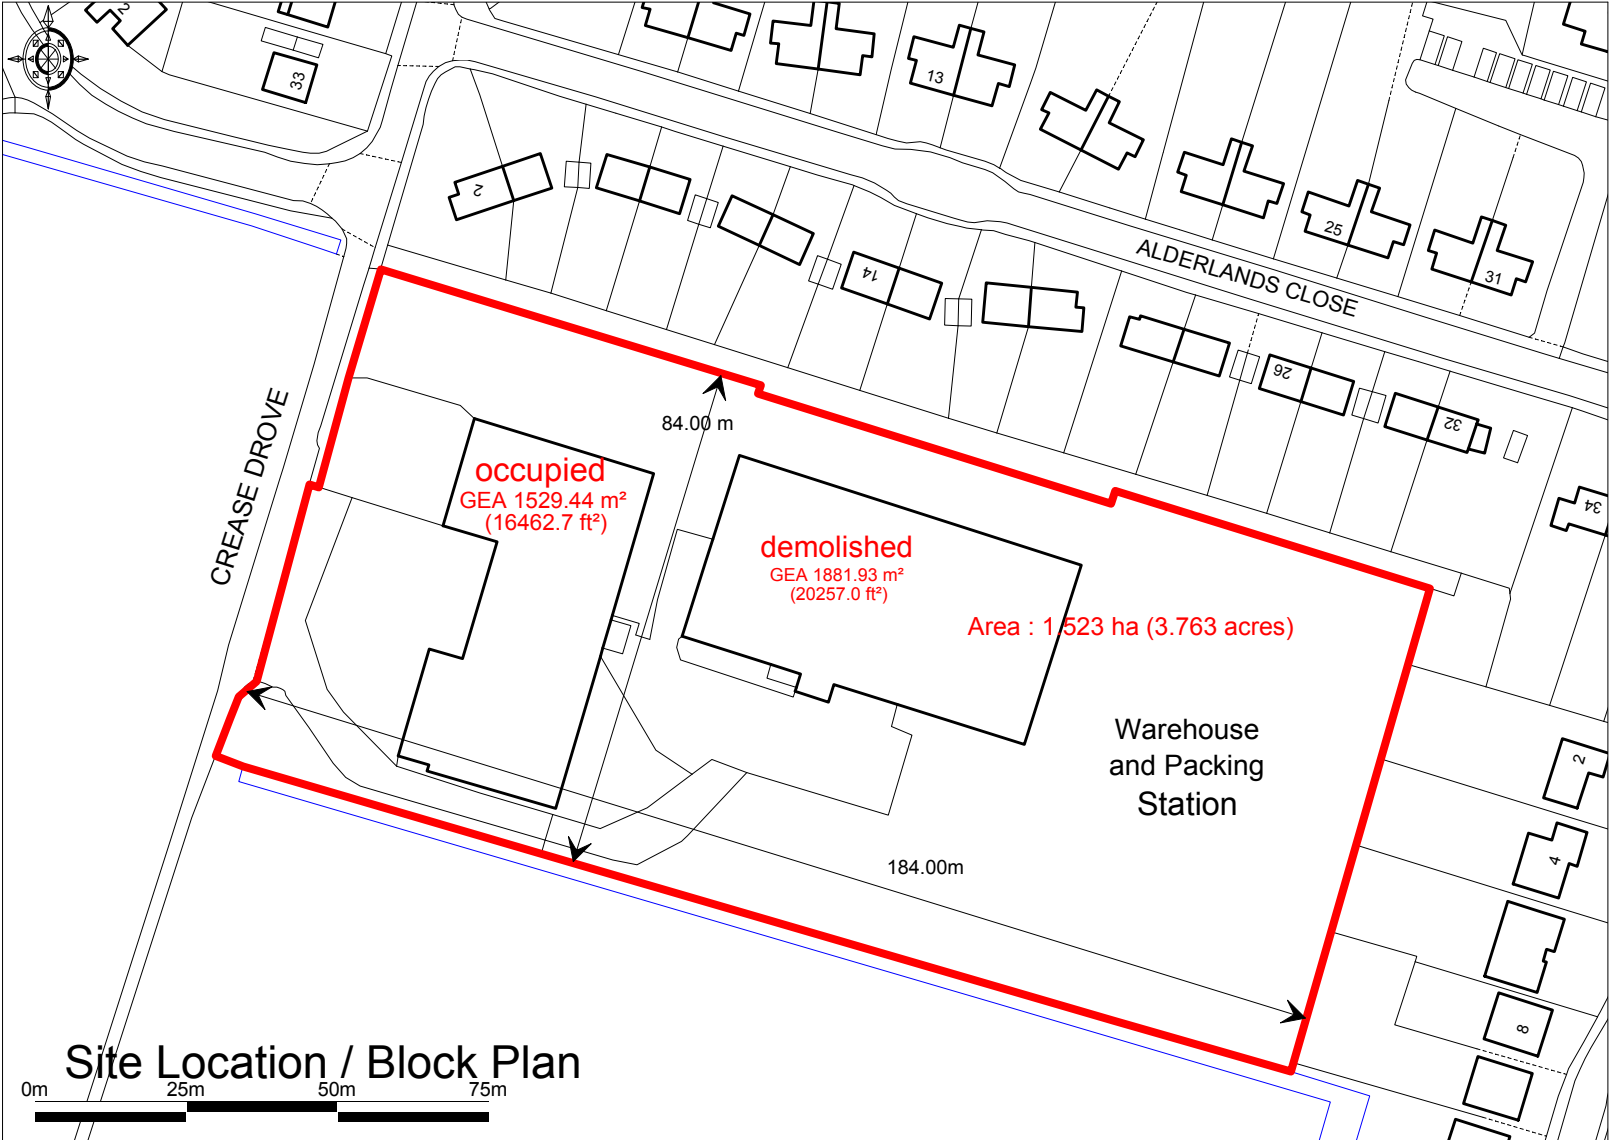

Adcocks, Crease Drive
Crowland

Barker Storey Matthews
37 Priestgate, Peterborough PE1 1JL