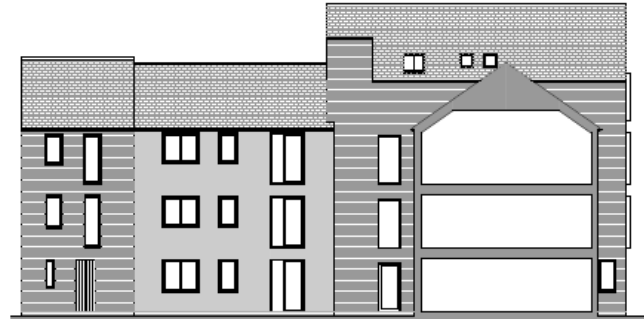

Proposed Section A-A

scale 1:100